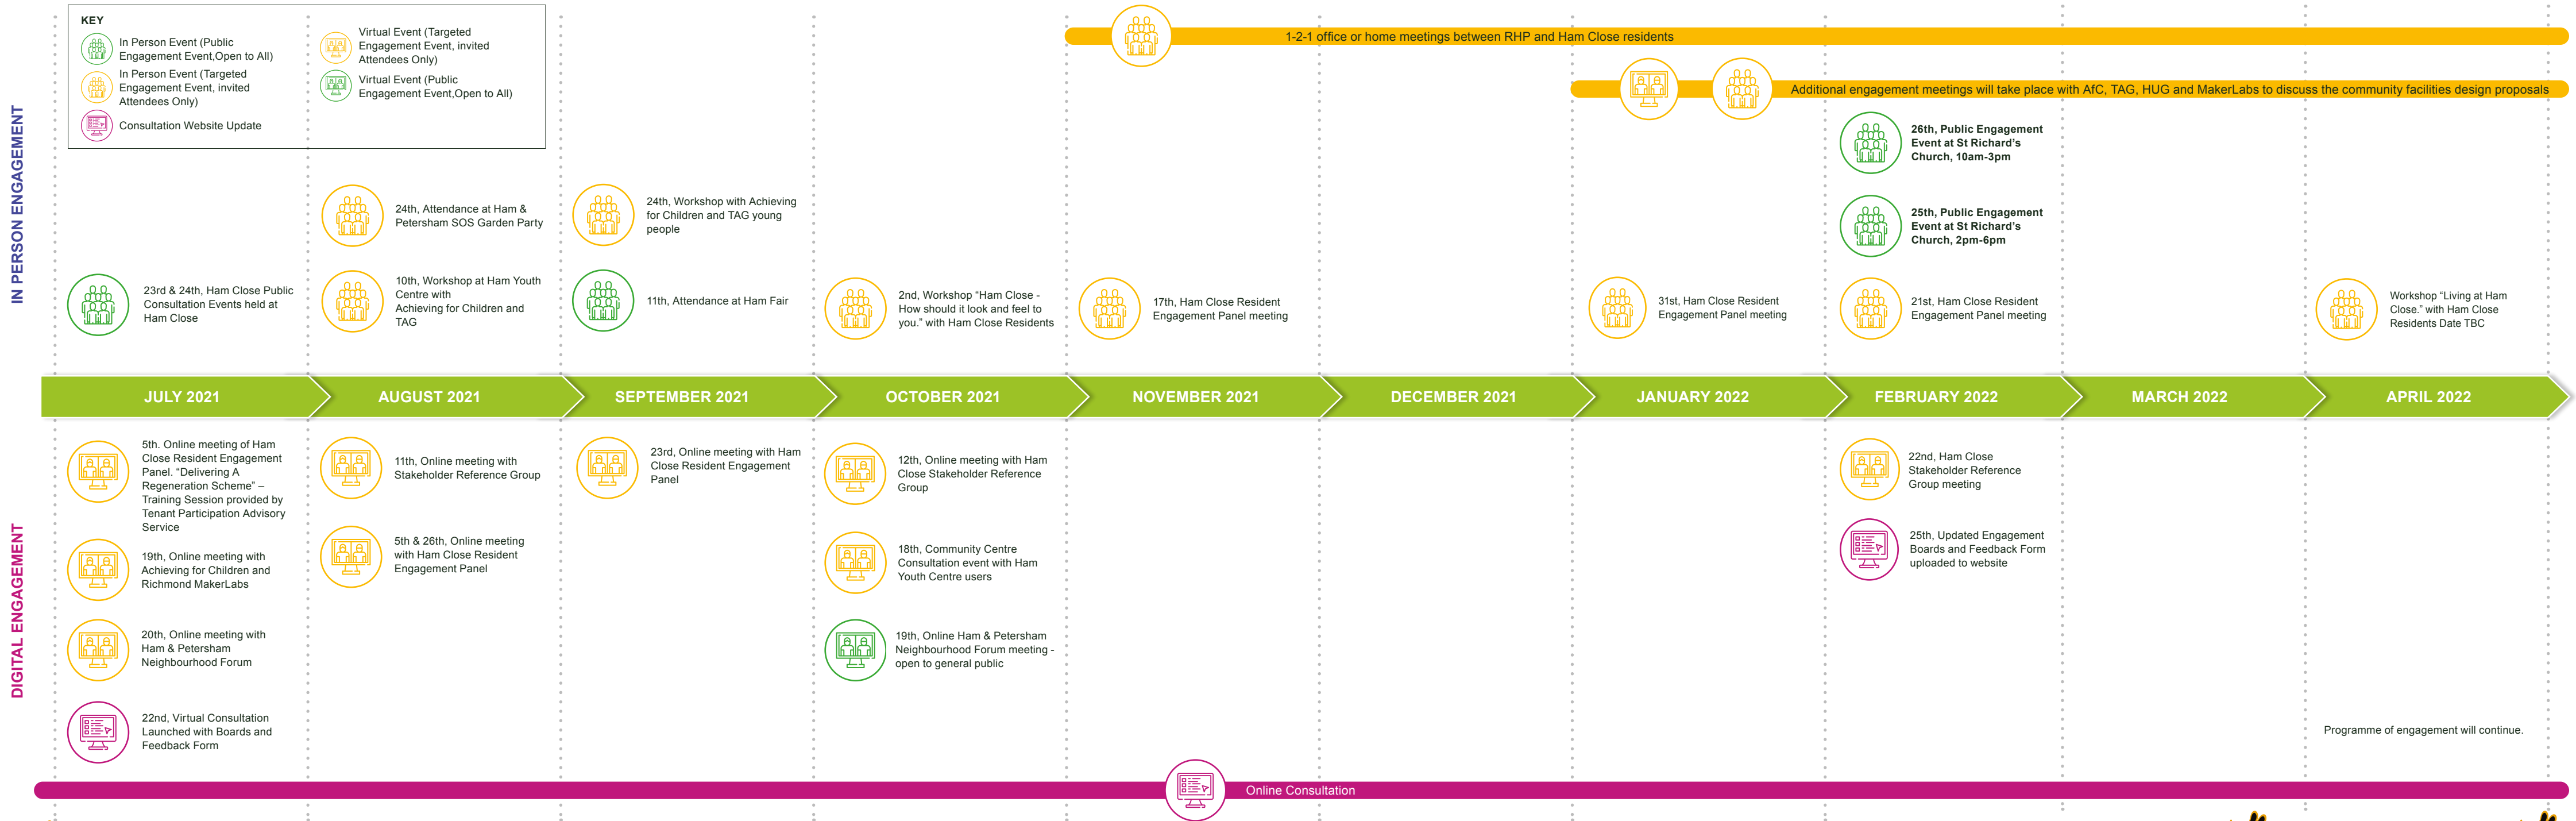

# HAM CLOSE CONSULTATION TIMELINE

The below timeline outlines consultation events which have taken place to date and future engagement during 2021 and into 2022, for the regeneration of Ham Close.

Online Consultation